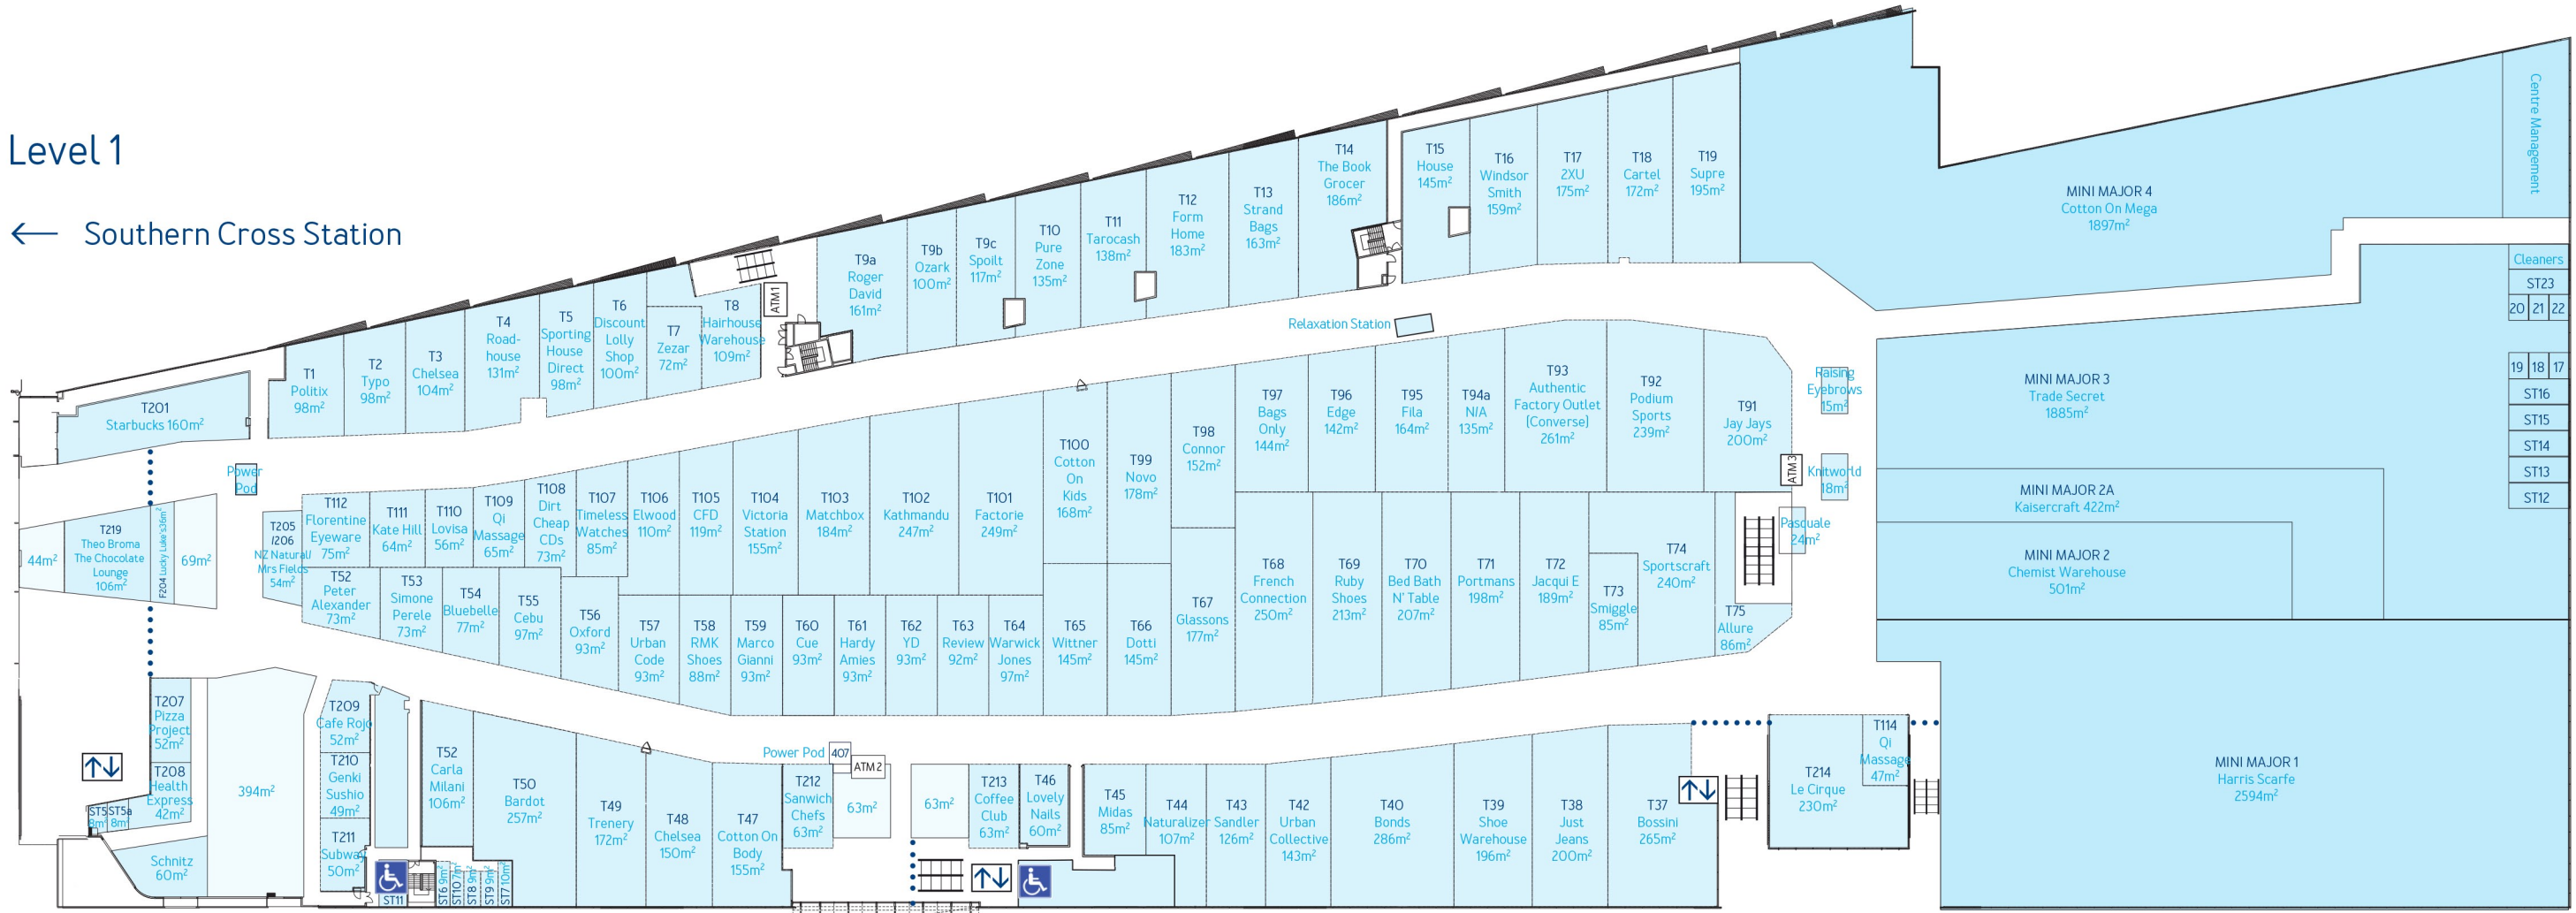

Level 1

← Southern Cross Station

Ground Floor

- PARENTS ROOM
- STAIRS/ESCALATORS
- LIFTS
- DISABLED TOILET
- ATM
- ENTRY/EXIT