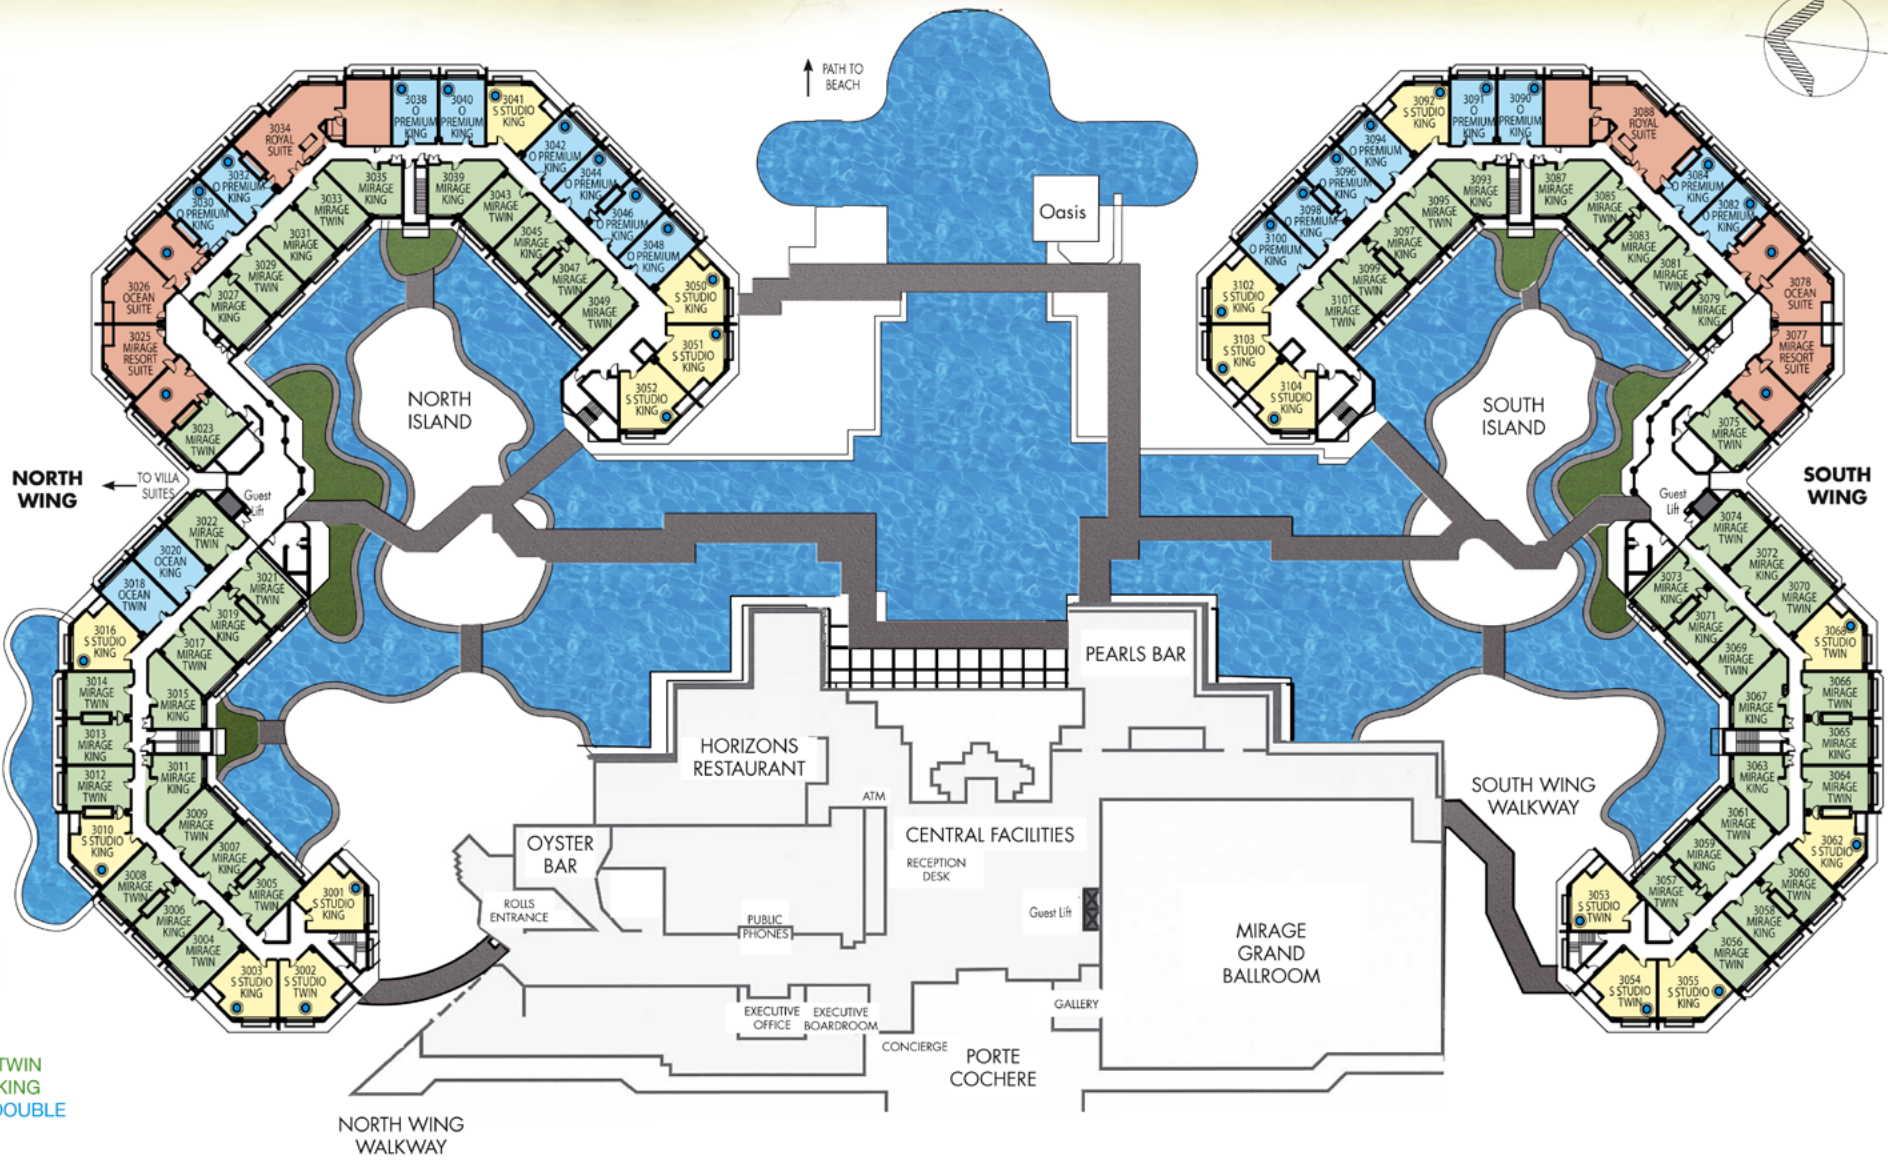

PACIFIC MIRAGE VILLAS

- GDT MIRAGE RESORT DOUBLE DOUBLE
- GDK MIRAGE RESORT KING
- PAK GARDEN TERRACE KING
- PAT GARDEN TERRACE DOUBLE DOUBLE
- LLK LAGOON KING
- LLT LAGOON DOUBLE DOUBLE
- OAK SPA STUDIO KING
- OAT SPA STUDIO TWIN
- SEK MIRAGE RESORT SUITE
- PAS GARDEN TERRACE SUITE

- SPA
- INTERCONNECTING ROOMS

V2S	2 BED + STUDY VILLA
V2O/S	2 BED + OCEAN VIEW
V2B	2 BED + VILLA
V2R	2 BED + ROOF TOP VILLA

- GDT MIRAGE RESORT DOUBLE DOUBLE
- GDK MIRAGE RESORT KING
- XDK MIRAGE RESORT ACCESSIBLE KING
- XDT MIRAGE RESORT ACCESSIBLE TWIN
- OAK SPA STUDIO KING
- OAT SPA STUDIO TWIN
- OOT OCEAN DOUBLE DOUBLE
- OOK OCEAN KING
- DOS DELUXE OCEAN SUITE

- SPA
- INTERCONNECTING ROOMS

V2S	2 BED + STUDY VILLA
V2O/S	2 BED + OCEAN VIEW
V2B	2 BED + VILLA
V2R	2 BED + ROOF TOP VILLA

- GDT MIRAGE RESORT TWIN
- GDK MIRAGE RESORT KING
- OOT OCEAN DOUBLE DOUBLE
- OOK OCEAN KING
- OAK SPA STUDIO KING
- OAT SPA STUDIO TWIN
- OPK OCEAN PREMIUM KING
- SEK MIRAGE RESORT SUITE
- SSK OCEAN SUITE
- SRS ROYAL SUITE

- SPA
- INTERCONNECTING ROOMS

V2S	2 BED + STUDY VILLA
V2O/S	2 BED + OCEAN VIEW
V2B	2 BED + VILLA
V2R	2 BED + ROOF TOP VILLA