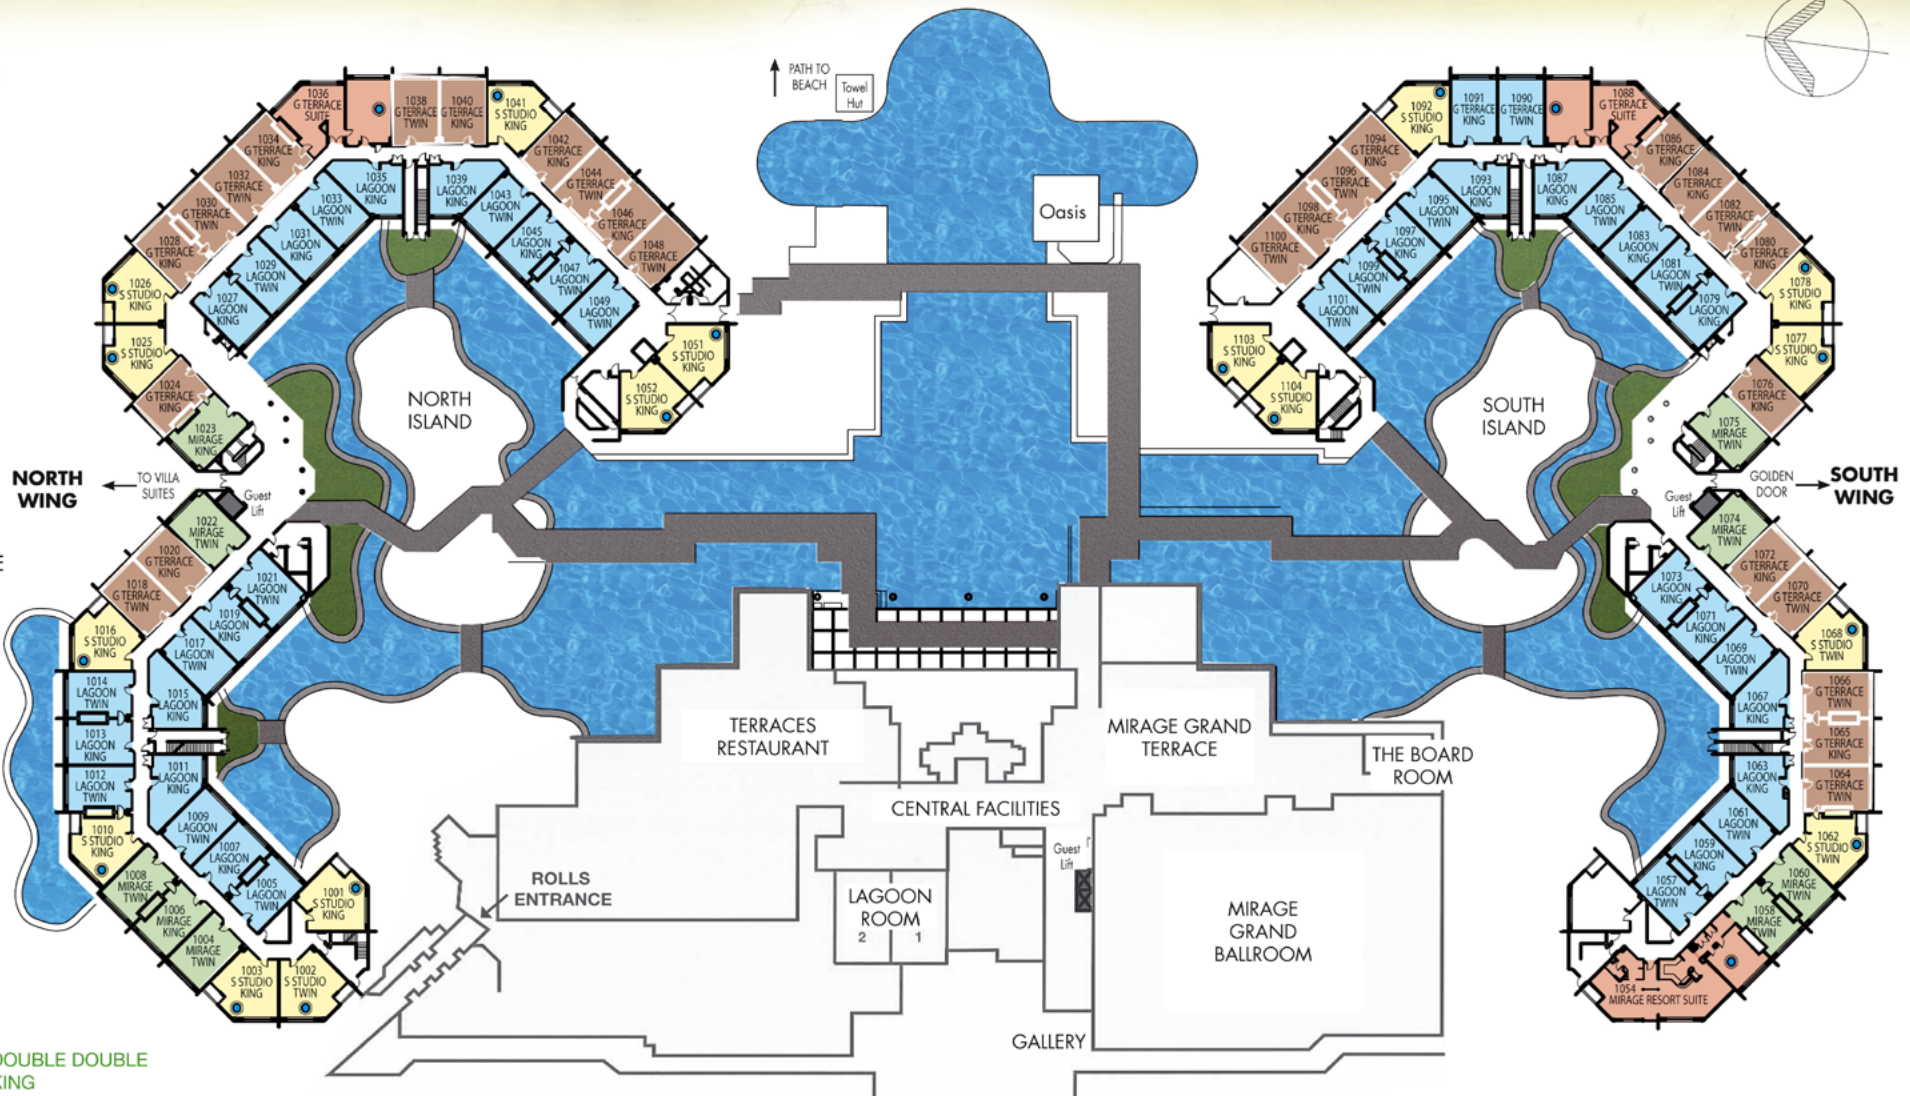

PACIFIC MIRAGE VILLAS

- GDT MIRAGE RESORT DOUBLE DOUBLE
- GDK MIRAGE RESORT KING
- PAK GARDEN TERRACE KING
- PAT GARDEN TERRACE DOUBLE DOUBLE
- LLK LAGOON KING
- LLT LAGOON DOUBLE DOUBLE
- OAK SPA STUDIO KING
- OAT SPA STUDIO TWIN
- SEK MIRAGE RESORT SUITE
- PAS GARDEN TERRACE SUITE

- SPA
- INTERCONNECTING ROOMS

V2S	2 BED + STUDY VILLA
V2O/S	2 BED + OCEAN VIEW
V2B	2 BED + VILLA
V2R	2 BED + ROOF TOP VILLA

- GDT MIRAGE RESORT DOUBLE DOUBLE
- GDK MIRAGE RESORT KING
- XDK MIRAGE RESORT ACCESSIBLE KING
- XDT MIRAGE RESORT ACCESSIBLE TWIN
- OAK SPA STUDIO KING
- OAT SPA STUDIO TWIN
- OOT OCEAN DOUBLE DOUBLE
- OOK OCEAN KING
- DOS DELUXE OCEAN SUITE

- SPA
- INTERCONNECTING ROOMS

V2S	2 BED + STUDY VILLA
V2O/S	2 BED + OCEAN VIEW
V2B	2 BED + VILLA
V2R	2 BED + ROOF TOP VILLA

- GDT MIRAGE RESORT TWIN
- GDK MIRAGE RESORT KING
- OOT OCEAN DOUBLE DOUBLE
- OOK OCEAN KING
- OAK SPA STUDIO KING
- OAT SPA STUDIO TWIN
- OPK OCEAN PREMIUM KING
- SEK MIRAGE RESORT SUITE
- SSK OCEAN SUITE
- SRS ROYAL SUITE

- SPA
- INTERCONNECTING ROOMS

V2S	2 BED + STUDY VILLA
V2O/S	2 BED + OCEAN VIEW
V2B	2 BED + VILLA
V2R	2 BED + ROOF TOP VILLA