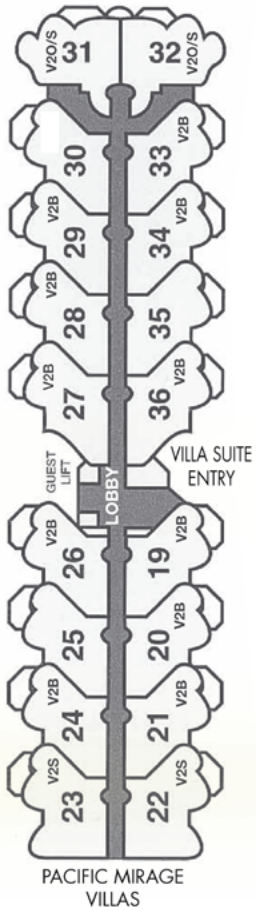

PACIFIC MIRAGE VILLAS

- GDT MIRAGE RESORT DOUBLE DOUBLE
- GDK MIRAGE RESORT KING
- PAK GARDEN TERRACE KING
- PAT GARDEN TERRACE DOUBLE DOUBLE
- LLK LAGOON KING
- LLT LAGOON DOUBLE DOUBLE
- OAK SPA STUDIO KING
- OAT SPA STUDIO TWIN
- SEK MIRAGE RESORT SUITE
- PAS GARDEN TERRACE SUITE

- SPA
- INTERCONNECTING ROOMS

V2S	2 BED + STUDY VILLA
V2O/S	2 BED + OCEAN VIEW
V2B	2 BED + VILLA
V2R	2 BED + ROOF TOP VILLA

- GDT MIRAGE RESORT DOUBLE DOUBLE
- GDK MIRAGE RESORT KING
- XDK MIRAGE RESORT ACCESSIBLE KING
- XDT MIRAGE RESORT ACCESSIBLE TWIN
- OAK SPA STUDIO KING
- OAT SPA STUDIO TWIN
- OOT OCEAN DOUBLE DOUBLE
- OOK OCEAN KING
- DOS DELUXE OCEAN SUITE

- SPA
- INTERCONNECTING ROOMS

V2S	2 BED + STUDY VILLA
V2O/S	2 BED + OCEAN VIEW
V2B	2 BED + VILLA
V2R	2 BED + ROOF TOP VILLA

- GDT MIRAGE RESORT TWIN
- GDK MIRAGE RESORT KING
- OOT OCEAN DOUBLE DOUBLE
- OOK OCEAN KING
- OAK SPA STUDIO KING
- OAT SPA STUDIO TWIN
- OPK OCEAN PREMIUM KING
- SEK MIRAGE RESORT SUITE
- SSK OCEAN SUITE
- SRS ROYAL SUITE

- SPA
- INTERCONNECTING ROOMS

V2S	2 BED + STUDY VILLA
V2O/S	2 BED + OCEAN VIEW
V2B	2 BED + VILLA
V2R	2 BED + ROOF TOP VILLA