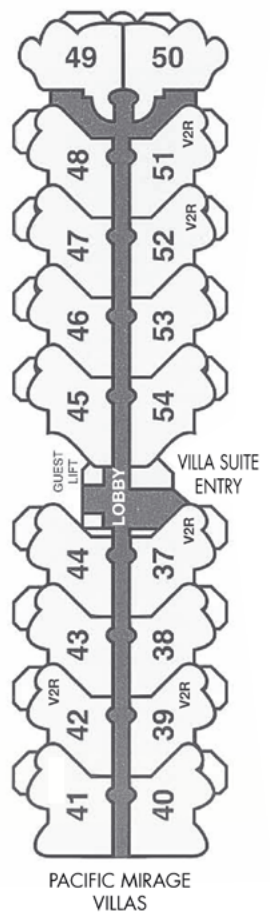

PACIFIC MIRAGE VILLAS

- GDT MIRAGE RESORT DOUBLE DOUBLE
- GDK MIRAGE RESORT KING
- PAK GARDEN TERRACE KING
- PAT GARDEN TERRACE DOUBLE DOUBLE
- LLK LAGOON KING
- LLT LAGOON DOUBLE DOUBLE
- OAK SPA STUDIO KING
- OAT SPA STUDIO TWIN
- SEK MIRAGE RESORT SUITE
- PAS GARDEN TERRACE SUITE

- SPA
- INTERCONNECTING ROOMS

V2S	2 BED + STUDY VILLA
V2O/S	2 BED + OCEAN VIEW
V2B	2 BED + VILLA
V2R	2 BED + ROOF TOP VILLA

- GDT MIRAGE RESORT DOUBLE DOUBLE
- GDK MIRAGE RESORT KING
- XDK MIRAGE RESORT ACCESSIBLE KING
- XDT MIRAGE RESORT ACCESSIBLE TWIN
- OAK SPA STUDIO KING
- OAT SPA STUDIO TWIN
- OOT OCEAN DOUBLE DOUBLE
- OOK OCEAN KING
- DOS DELUXE OCEAN SUITE

- SPA
- INTERCONNECTING ROOMS

V2S	2 BED + STUDY VILLA
V2O/S	2 BED + OCEAN VIEW
V2B	2 BED + VILLA
V2R	2 BED + ROOF TOP VILLA

- GDT MIRAGE RESORT TWIN
- GDK MIRAGE RESORT KING
- OOT OCEAN DOUBLE DOUBLE
- OOK OCEAN KING
- OAK SPA STUDIO KING
- OAT SPA STUDIO TWIN
- OPK OCEAN PREMIUM KING
- SEK MIRAGE RESORT SUITE
- SSK OCEAN SUITE
- SRS ROYAL SUITE

- SPA
- INTERCONNECTING ROOMS

V2S	2 BED + STUDY VILLA
V2O/S	2 BED + OCEAN VIEW
V2B	2 BED + VILLA
V2R	2 BED + ROOF TOP VILLA