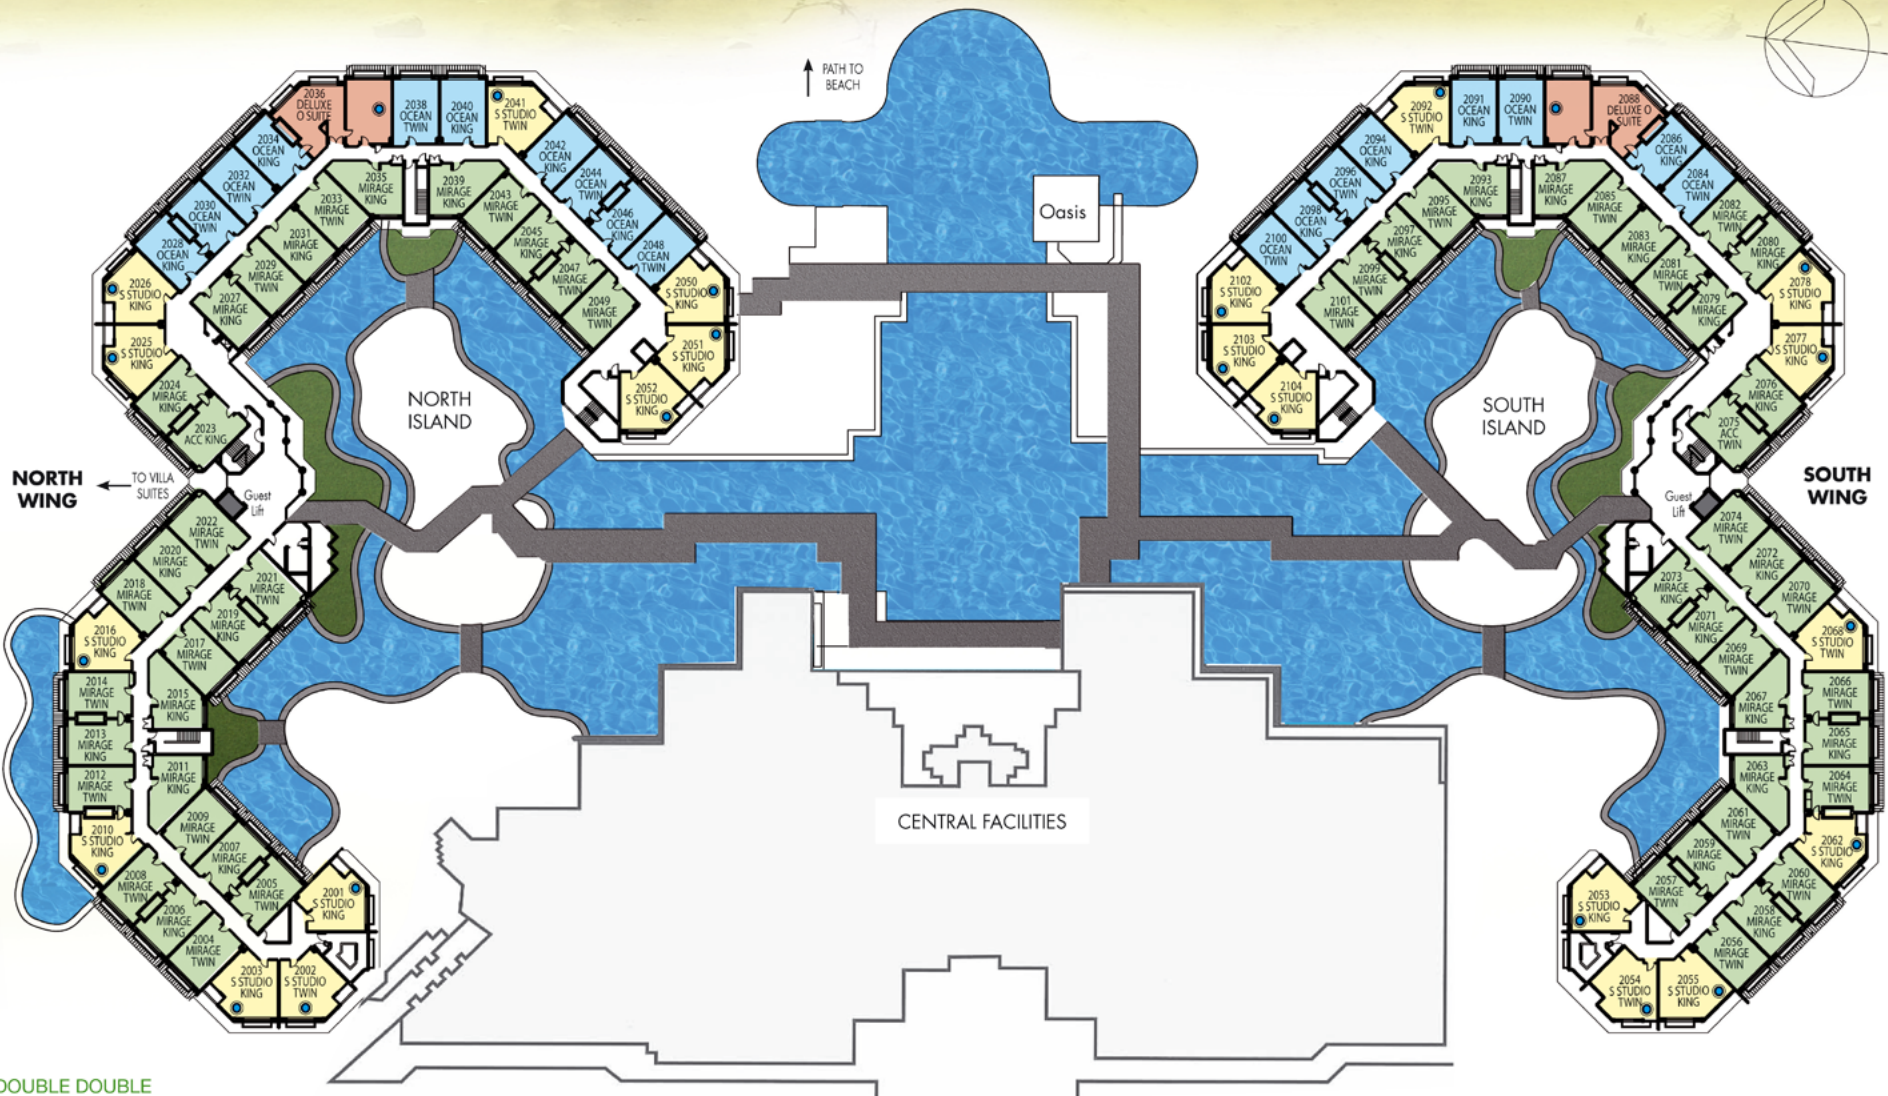

PACIFIC MIRAGE VILLAS

- GDT MIRAGE RESORT DOUBLE DOUBLE
- GDK MIRAGE RESORT KING
- PAK GARDEN TERRACE KING
- PAT GARDEN TERRACE DOUBLE DOUBLE
- LLK LAGOON KING
- LLT LAGOON DOUBLE DOUBLE
- OAK SPA STUDIO KING
- OAT SPA STUDIO TWIN
- SEK MIRAGE RESORT SUITE
- PAS GARDEN TERRACE SUITE

- SPA
- INTERCONNECTING ROOMS

V2S	2 BED + STUDY VILLA
V2O/S	2 BED + OCEAN VIEW
V2B	2 BED + VILLA
V2R	2 BED + ROOF TOP VILLA

- GDT MIRAGE RESORT DOUBLE DOUBLE
- GDK MIRAGE RESORT KING
- XDK MIRAGE RESORT ACCESSIBLE KING
- XDT MIRAGE RESORT ACCESSIBLE TWIN
- OAK SPA STUDIO KING
- OAT SPA STUDIO TWIN
- OOT OCEAN DOUBLE DOUBLE
- OOK OCEAN KING
- DOS DELUXE OCEAN SUITE

- SPA
- INTERCONNECTING ROOMS

V2S	2 BED + STUDY VILLA
V2O/S	2 BED + OCEAN VIEW
V2B	2 BED + VILLA
V2R	2 BED + ROOF TOP VILLA

- GDT MIRAGE RESORT TWIN
- GDK MIRAGE RESORT KING
- OOT OCEAN DOUBLE DOUBLE
- OOK OCEAN KING
- OAK SPA STUDIO KING
- OAT SPA STUDIO TWIN
- OPK OCEAN PREMIUM KING
- SEK MIRAGE RESORT SUITE
- SSK OCEAN SUITE
- SRS ROYAL SUITE

- SPA
- INTERCONNECTING ROOMS

V2S	2 BED + STUDY VILLA
V2O/S	2 BED + OCEAN VIEW
V2B	2 BED + VILLA
V2R	2 BED + ROOF TOP VILLA